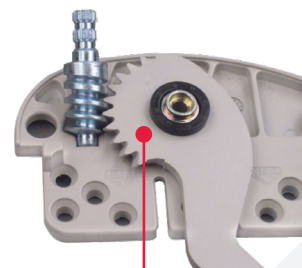

Larger and stronger gear teeth open the window in fewer turns.

Operator housing protects critical drive gears from dirt and contamination

The operator is anchored to the window on 2 planes - the base and the tower, preventing handle tilting typically seen in other windows.